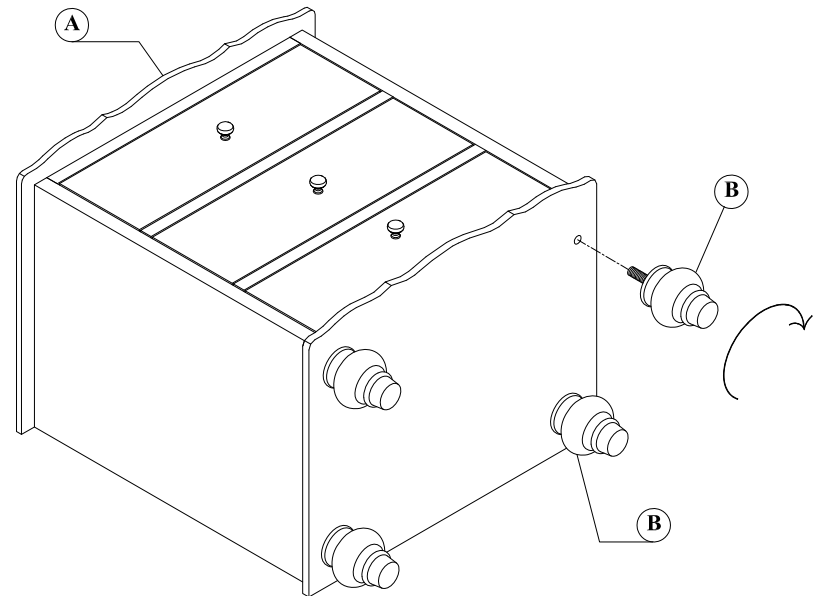

feather&black

Perfect Bedtimes

Amelie 3 Drawer Bedside

IMPORTANT READ CAREFULLY RETAIN FOR FUTURE REFERENCE

Thank you for buying the Amelie 3 Drawer Bedside

PRODUCT CARE

- Wipe clean using a soft damp cloth followed by dry cloth
- Do not use abrasives or cleaning products which may contain ammonia or solvents
- Take care when handling or moving the furniture. Careless handling can damage wooden furniture, try to lift rather than drag

ASSEMBLY INSTRUCTIONS

	PARTS	QTY
A		1PC
B		4PCS
C		4PCS
D	 Ø4x20(mm)	4PCS
E		2PCS

1

2

3